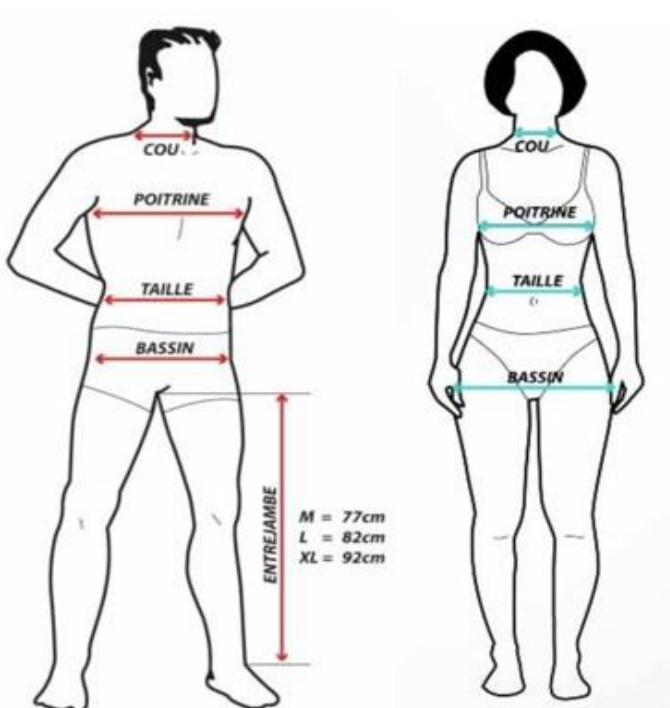

Women	Men	Child	Shoes
-------	-----	-------	-------

Size guide

To use this guide, we recommend that you use your measurements in cm (as explained below) rather than size 38.44 or XL or whatever.

Select a size for your order and each designer can then make sure to make an outfit PERSONAL

How to measure?

Collar size

Mesurez autour du cou   l'encolure

Chest size

Measure around your bust where it is widest by placing the tape measure under your arms and over your shoulder blades.

our size

Measure across the waistline.

Hip circumference (pelvis)

Keep your feet together and measure the widest part.

Crotch (cm)

Measure from the top of the crotch to the ankle bone

Women - Tops and dresses

Int	Chest circumference (cm)	Waist circumference (cm)	Hip circumference (cm)	EU	UK	US
XXS	78 - 82	58 - 62	84 - 88	32	4	0
XS	82 - 86	62 - 66	88 - 92	34	6	2
S	86 - 90	66 - 70	92 - 96	36	8	4
M	90 - 94	70 - 74	96 - 100	38	10	6
L	94 - 98	74 - 78	100 - 104	40	12	8
XL	98 - 102	78 - 82	104 - 108	42	14	10
XXL	102 - 106	82 - 86	108 - 112	44	16	12
3XL	106 - 110	86 - 90	112 - 116	46	18	14
4XL	110 - 116	90 - 98	116 - 122	48	20	16
5XL	116 - 122	98 - 106	122 - 128	50	22	18
6XL	122 - 128	106 - 114	128 - 134	52	24	20
7XL	128 - 134	114 - 122	134 - 140	54	26	22

Women - Swimwear

Int	Chest circumference (cm)	Waist circumference (cm)	Hip circumference (cm)	EU	UK	US
XXS	78	60	84	32	4	0
XS	80	62	86	34	6	2
S	83	65	89	36	8	4
M	88	70	94	38	10	6
L	93	75	99	40	12	8
XL	98	80	104	42	14	10
XXL	103	85	109	44	16	12
3XL	110	92	116	46	18	14